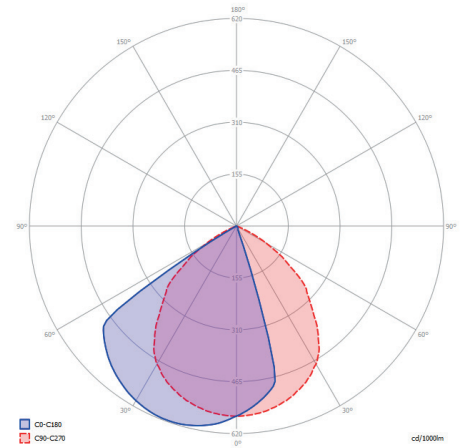

Color temperature: 2900 K
 CRI (RA): 95
 Luminous intensity: 13.70 Cd
 Light beam 0-180: 73°
 Light beam 90-270: 95°
 Net luminous flux: 24 lumen
 Luminous efficiency: 40 lumenwatt

MATERIAL

Ring Plate: -
 Lens: polycarbonate
 Exterior: aluminum
 Easy Lock included: yes
 Installation hardware included: yes

AVAILABLE PRODUCT COLORS:

■ Dark

AVAILABLE ACCESSORIES

-

PROTECTION RATING

IP : 55

Distance		Light circle 0-180°		Light circle 90-270°		Illuminance [lux]
[m]	[ft]	[m]	[ft]	[m]	[ft]	
0.50	1.64	0.74	2.43	1.09	3.58	54.80
0.75	2.46	1.11	3.64	1.64	5.37	24.36
1.00	3.28	1.48	4.86	2.18	7.16	13.70
1.25	4.10	1.85	6.07	2.73	8.95	8.77
1.50	4.92	2.22	7.28	3.72	10.74	6.09
1.75	5.74	2.59	8.50	3.82	12.53	4.47
1.00	3.28	1.48	4.86	2.18	7.16	13.70