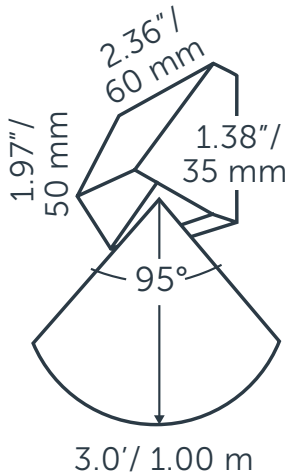

MINI WEDGE

GENERAL

MINI WEDGE DARK
 Article number: 10301780
 Category: wall
 Light source: LED
 Color changing: no
 Warranty: 5 years

DIMENSIONS

Length: 35 mm / 1.38"
 Width: 60 mm / 2.36"
 Height: 50 mm / 1.97"
 Diameter: -
 Total height: -
 Recess depth: -

Color temperature: 2900 K
 CRI (RA): 95
 Luminous intensity: 13.70 Cd
 Light beam 0-180: 73°
 Light beam 90-270: 95°
 Net luminous flux: 24 lumen
 Luminous efficiency: 40 lumenwatt

MATERIAL

Ring Plate: -
 Lens: polycarbonate
 Exterior: aluminum
 Easy Lock included: yes
 Installation hardware included: yes

AVAILABLE PRODUCT COLORS:

■ Dark

AVAILABLE ACCESSORIES

-

PROTECTION RATING

IP : 55

Distance		Light circle 0-180°		Light circle 90-270°		Illuminance [lux]
[m]	[ft]	[m]	[ft]	[m]	[ft]	
0.50	1.64	0.74	2.43	1.09	3.58	54.80
0.75	2.46	1.11	3.64	1.64	5.37	24.36
1.00	3.28	1.48	4.86	2.18	7.16	13.70
1.25	4.10	1.85	6.07	2.73	8.95	8.77
1.50	4.92	2.22	7.28	3.72	10.74	6.09
1.75	5.74	2.59	8.50	3.82	12.53	4.47
1.00	3.28	1.48	4.86	2.18	7.16	13.70