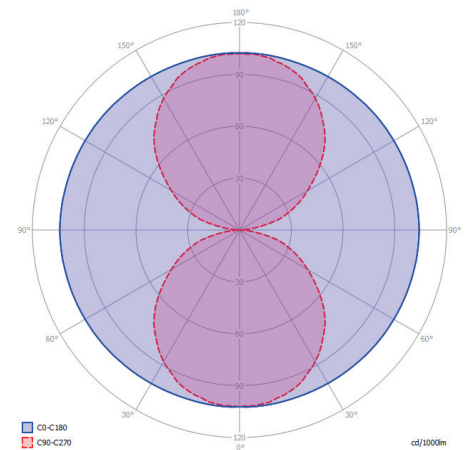

Color temperature: 2750 K
 CRI (RA): 95
 Luminous intensity: 6.10 Cd
 Light beam 0-180: 360°
 Light beam 90-270: 116°
 Net luminous flux: 60 lumen
 Luminous efficiency: 40 lumenwatt

MATERIAL

Ring Plate: -
 Lens: polycarbonate
 Exterior: aluminum
 Easy Lock included: yes
 Installation hardware included: yes

AVAILABLE PRODUCT COLORS

■ Corten: 10201731 ■ Dark: 10201716
 ■ Rose silver: 10201701 □ White: 10201725

AVAILABLE ACCESSORIES

-

PROTECTION RATING

IP : 55

Distance		Light circle 0-180°		Light circle 90-270°		Illuminance
[m]	[ft]	[m]	[ft]	[m]	[ft]	[lux]
0.25	0.82	-	-	0.80	2.63	97.60
0.50	1.64	-	-	1.60	5.25	24.40
0.75	2.46	-	-	2.40	7.88	10.84
1.00	3.28	-	-	3.20	10.50	6.10
1.25	4.10	-	-	4.00	13.13	3.90
1.50	4.92	-	-	4.80	15.75	2.71
1.00	3.28	-	-	3.20	10.50	6.10