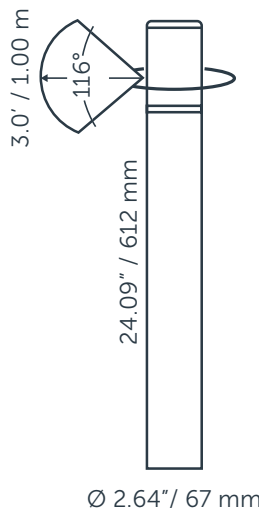

LIV

GENERAL

LIV
 Article number: 10201701
 Category: solitary
 Light source: LED
 Color changing: no
 Warranty: 5 years

DIMENSIONS

Length: -
 Width: -
 Height: 612 mm / 24.09"
 Diameter: 67 mm / 2.64"
 Total height: -
 Recess depth: -

ELECTRONICS

Voltage: 12V AC
 Output: 1.50 Watt
 VA: 2.50
 Power factor: 0.60
 Light source: 3x SMD-LED 0.5W
 Lifetime: 25000 hours
 Energy label: A+
 Dimmable: no
 Length of cable lead: 24" / 600 mm

LIGHT SPECIFICATIONS

Color temperature: 2750 K
 CRI (RA): 95
 Luminous intensity: 6.10 Cd
 Light beam 0-180: 360°
 Light beam 90-270: 116°
 Net luminous flux: 60 lumen
 Luminous efficiency: 40 lumenwatt

MATERIAL

Ring Plate: -
 Lens: polycarbonate
 Exterior: aluminum
 Easy Lock included: yes
 Installation hardware included: yes

AVAILABLE PRODUCT COLORS

■ Corten: 10201731 ■ Dark: 10201716
 ■ Rose silver: 10201701 □ White: 10201725

AVAILABLE ACCESSORIES

-

PROTECTION RATING

IP : 55

Distance		Light circle 0-180°		Light circle 90-270°		Illuminance
[m]	[ft]	[m]	[ft]	[m]	[ft]	[lux]
0.25	0.82	-	-	0.80	2.63	97.60
0.50	1.64	-	-	1.60	5.25	24.40
0.75	2.46	-	-	2.40	7.88	10.84
1.00	3.28	-	-	3.20	10.50	6.10
1.25	4.10	-	-	4.00	13.13	3.90
1.50	4.92	-	-	4.80	15.75	2.71
1.00	3.28	-	-	3.20	10.50	6.10