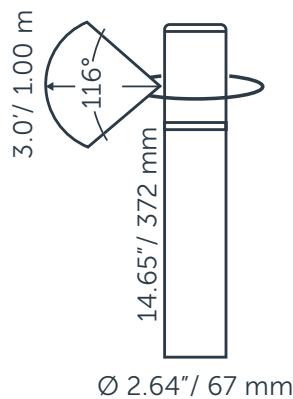

## DIMENSIONS

Length: -  
 Width: -  
 Height: 372 mm / 14.65"  
 Diameter: 67 mm / 2.64"  
 Total height: -  
 Recess depth: -

## LIGHT SPECIFICATIONS

Color temperature: 2750 K  
 CRI (RA): 95  
 Luminous intensity: 6.10 Cd  
 Light beam 0-180: 360°  
 Light beam 90-270: 116°  
 Net luminous flux: 60 lumen  
 Luminous efficiency: 40 lumenwatt

## PROTECTION RATING

IP : 55

Distance		Light circle 0-180°		Light circle 90-270°		Illuminance
[m]	[ft]	[m]	[ft]	[m]	[ft]	[lux]
0.25	0.82	-	-	0.80	2.63	97.60
0.50	1.64	-	-	1.60	5.25	24.40
0.75	2.46	-	-	2.40	7.88	10.84
1.00	3.28	-	-	3.20	10.50	6.10
1.25	4.10	-	-	4.00	13.13	3.90
1.50	4.92	-	-	4.80	15.75	2.71
1.00	3.28	-	-	3.20	10.50	6.10