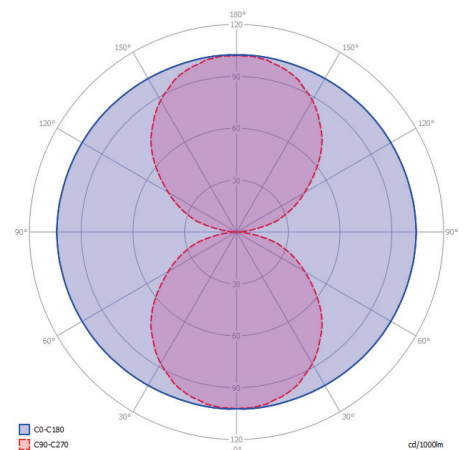

## DIMENSIONS

Length: -  
 Width: -  
 Height: 372 mm / 14.65"  
 Diameter: 67 mm / 2.64"  
 Total height: -  
 Recess depth: -

## LIGHT SPECIFICATIONS

Color temperature: 2750 K  
 CRI (RA): 95  
 Luminous intensity: 6.10 Cd  
 Light beam 0-180: 360°  
 Light beam 90-270: 116°  
 Net luminous flux: 60 lumen  
 Luminous efficiency: 40 lumenwatt

## PROTECTION RATING

IP : 55

Distance		Light circle 0-180°		Light circle 90-270°		Illuminance
[m]	[ft]	[m]	[ft]	[m]	[ft]	[lux]
0.25	0.82	-	-	0.80	2.63	97.60
0.50	1.64	-	-	1.60	5.25	24.40
0.75	2.46	-	-	2.40	7.88	10.84
1.00	3.28	-	-	3.20	10.50	6.10
1.25	4.10	-	-	4.00	13.13	3.90
1.50	4.92	-	-	4.80	15.75	2.71
1.00	3.28	-	-	3.20	10.50	6.10