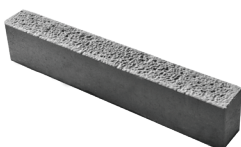

CURBS

Garden Curb

Driveway Curb

ANTICO® CURB

15.75w x 5.91h x 3.94d in
400w x 150h x 100d mm

BUNDLE SPECIFICATIONS

IMPERIAL

METRIC

Weight	1841 lbs	835.19 kg
Units	64	-
Lineal coverage	84 ft	25.6 m
Lineal coverage per unit	1.31 ft	0.4 m

COLOUR: Beige Mix, Grey Mix, Rustic Salmon Mix

GARDEN CURB

31.5w x 5.91h x 3.94d in
800w x 150h x 100d mm

Weight	2355 lbs	1068.12 kg
Units	40	-
Lineal coverage	105 ft	32 m
Lineal coverage per unit	2.63 ft	0.8 m

COLOUR: Charcoal, Grey, Red

DRIVEWAY CURB

39.4w x 5.9h x 5.9d in
1000w x 150h x 150d mm

Weight	2193 lbs	994.55 kg
Units	20	-
Lineal coverage	65.6 ft	20 m
Lineal coverage per unit	3.28 ft	1 m

COLOUR: Charcoal, Grey, Red