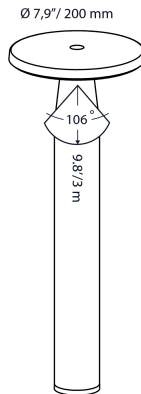

DISC

GENERAL

DISC
 Article number:
 10202600 (HEAD)
 10202620 (TUBE)
 Category: Bollard
 Light source: LED
 Warranty: 5 years

DIMENSIONS

Length: -
 Width: -
 Height:
 572 mm / 22.52" (TUBE)
 34 mm / 1.34" (HEAD)
 Diameter:
 66 mm / 2.60" (TUBE)
 200 mm / 7.87" (HEAD)
 Total height: 600 mm / 23.62" Recess
 depth: -

ELECTRONICS

Voltage: 12V AC
 Output: 3.0 Watt
 VA: 4.90
 Power factor: 0.59
 Light source: 48x SMD 0.06W
 Lifetime: 25.000 hours
 Energy label: A+
 Dimmable: no
 Length of cable lead: 730 mm / 28.74"

LIGHT SPECIFICATIONS

Color temperature: 2900 K
 CRI (RA): 98
 Luminous intensity: 76.70 Cd
 Light beam 0-180: 106°
 Light beam 90-270: 106°
 Net luminous flux: 211 lumen
 Luminous efficiency: 70 lumen/Watt

MATERIAL

Ring / Plate: -
 Lens: polycarbonate
 Exterior: Aluminium
 Easy Lock included: yes
 Installation hardware included: yes

AVAILABLE COLORS

■ Black

PROTECTION RATING

IP : 55

Distance		Light circle 0-180°		Light circle 90-270°		Illuminance
[m]	[ft]	[m]	[ft]	[m]	[ft]	[lux]
0.75	2.46	1.99	6.53	1.99	6.53	136.4
1.50	4.92	3.98	13.06	3.98	13.06	34.1
2.25	7.38	5.97	19.59	5.97	19.59	15.2
3.00	9.84	7.96	26.12	7.96	26.12	8.5
3.75	12.30	9.95	32.65	9.95	32.65	5.5
4.50	14.76	11.94	39.18	11.94	39.18	3.8
1.0	3.28	2.65	8.71	2.65	8.71	76.7