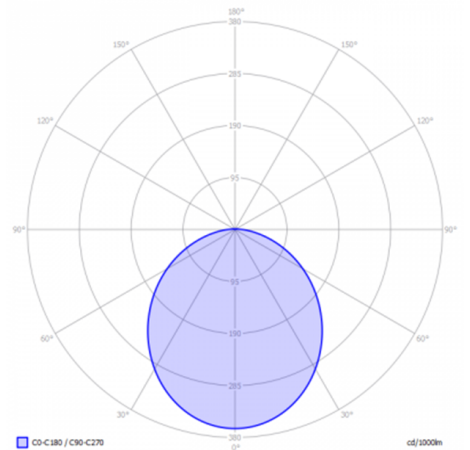

DISC

GENERAL

DISC
 Article number:
 10202600 (HEAD)
 10202620 (TUBE)
 Category: Bollard
 Light source: LED
 Warranty: 5 years

DIMENSIONS

Length: -
 Width: -
 Height:
 572 mm / 22.52" (TUBE)
 34 mm / 1.34" (HEAD)
 Diameter:
 66 mm / 2.60" (TUBE)
 200 mm / 7.87" (HEAD)
 Total height: 600 mm / 23.62" Recess
 depth: -

Color temperature: 2900 K
 CRI (RA): 98
 Luminous intensity: 76.70 Cd
 Light beam 0-180: 106°
 Light beam 90-270: 106°
 Net luminous flux: 211 lumen
 Luminous efficiency: 70 lumen/Watt

MATERIAL

Ring / Plate: -
 Lens: polycarbonate
 Exterior: Aluminium
 Easy Lock included: yes
 Installation hardware included: yes

AVAILABLE COLORS

■ Black

PROTECTION RATING

IP : 55

Distance		Light circle 0-180°		Light circle 90-270°		Illuminance
[m]	[ft]	[m]	[ft]	[m]	[ft]	[lux]
0.75	2.46	1.99	6.53	1.99	6.53	136.4
1.50	4.92	3.98	13.06	3.98	13.06	34.1
2.25	7.38	5.97	19.59	5.97	19.59	15.2
3.00	9.84	7.96	26.12	7.96	26.12	8.5
3.75	12.30	9.95	32.65	9.95	32.65	5.5
4.50	14.76	11.94	39.18	11.94	39.18	3.8
1.0	3.28	2.65	8.71	2.65	8.71	76.7