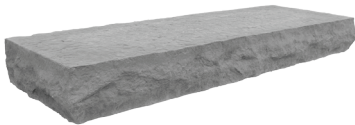

STEPS

CAMDEN STEP

72w x 6h x 16d in
1830w x 152h x 406d mm

BUNDLE SPECIFICATIONS

IMPERIAL

METRIC

Weight	2144 lbs	972 kg
Units	4	-
Lineal coverage	24 ft	7.31 m
Lineal coverage per unit	6 ft	1.83 m

COLOUR: Eobny, Sahara Blend

48w x 6h x 16d in
1219w x 152h x 406d mm

Weight	1324 lbs	600.73 kg
Units	6	-
Lineal coverage	24 ft	7.32 m
Lineal coverage per unit	4 ft	1.22 m

COLOUR: Ebony, Sahara Blend

14" FILLER

14w x 7d x 6h in
356w x 178d x 152h mm

Weight	46.5 lbs	21 kg
Units	32	-
Lineal	-	-
Lineal per unit	-	-

COLOUR: Ebony, Sahara Blend

28" FILLER

28w x 7d x 6h in
711w x 178d x 152h mm

Weight	93 lbs	42 kg
Units	16	-
Lineal coverage	-	-
Lineal coverage per unit	-	-

COLOUR: Ebony, Sahara Blend

IKON STEP

39.4w x 6.7h x 14d in
1000w x 170h x 355d mm

Weight	2745 lbs	1245 kg
Units	9	
Lineal coverage	29.5 ft	9 m
Lineal coverage per unit	3.28 ft	1 m

COLOUR: Grey, Sahara Blend, Ultra Black