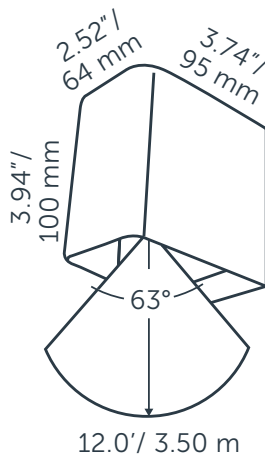

ACE DOWN

GENERAL

ACE DOWN
 Article number: 10301800
 Category: wall
 Light source: LED
 Color changing: No
 Warranty: 5 years

DIMENSIONS

Length: 95 mm / 3.74"
 Width: 64 mm / 2.52"
 Height: 100 mm / 3.94"
 Diameter: -
 Total height: -
 Recess depth: -

LIGHT SPECIFICATIONS

Color temperature: 3000 K
 CRI (RA): 91
 Luminous intensity: 196.00 Cd
 Light beam 0-180: 63°
 Light beam 90-270: 63°
 Net luminous flux: 173 lumen
 Luminous efficiency: 58 lumenwatt

AVAILABLE ACCESSORIES

LENS CLEAR, LENS DIFFUSE, SHUTTER 1

PROTECTION RATING

IP : 55

| Distance | | Light circle 0-180° | | Light circle 90-270° | | Illuminance |
|----------|-------|---------------------|-------|----------------------|-------|-------------|
| [m] | [ft] | [m] | [ft] | [m] | [ft] | [lux] |
| 1.00 | 3.28 | 1.23 | 4.02 | 1.23 | 4.02 | 196.00 |
| 2.00 | 6.56 | 2.45 | 8.04 | 2.45 | 8.04 | 49.00 |
| 3.00 | 9.84 | 3.68 | 12.06 | 3.68 | 12.06 | 21.78 |
| 4.00 | 13.12 | 4.90 | 16.08 | 4.90 | 16.08 | 12.25 |
| 5.00 | 16.40 | 6.13 | 20.11 | 6.13 | 20.11 | 7.84 |
| 6.00 | 19.69 | 7.35 | 24.13 | 7.35 | 24.13 | 5.44 |
| 1.00 | 3.28 | 1.23 | 4.02 | 1.23 | 4.02 | 196.0 |