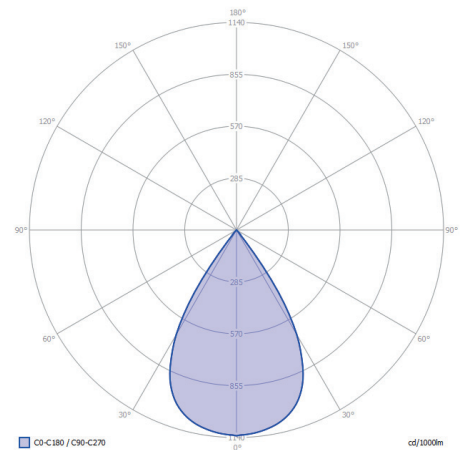

ACE DOWN

GENERAL

ACE DOWN
 Article number: 10301800
 Category: wall
 Light source: LED
 Color changing: No
 Warranty: 5 years

DIMENSIONS

Length: 95 mm / 3.74"
 Width: 64 mm / 2.52"
 Height: 100 mm / 3.94"
 Diameter: -
 Total height: -
 Recess depth: -

LIGHT SPECIFICATIONS

Color temperature: 3000 K
 CRI (RA): 91
 Luminous intensity: 196.00 Cd
 Light beam 0-180: 63°
 Light beam 90-270: 63°
 Net luminous flux: 173 lumen
 Luminous efficiency: 58 lumenwatt

AVAILABLE ACCESSORIES

LENS CLEAR, LENS DIFFUSE, SHUTTER 1

PROTECTION RATING

IP : 55

| Distance | | Light circle 0-180° | | Light circle 90-270° | | Illuminance |
|----------|-------|---------------------|-------|----------------------|-------|-------------|
| [m] | [ft] | [m] | [ft] | [m] | [ft] | [lux] |
| 1.00 | 3.28 | 1.23 | 4.02 | 1.23 | 4.02 | 196.00 |
| 2.00 | 6.56 | 2.45 | 8.04 | 2.45 | 8.04 | 49.00 |
| 3.00 | 9.84 | 3.68 | 12.06 | 3.68 | 12.06 | 21.78 |
| 4.00 | 13.12 | 4.90 | 16.08 | 4.90 | 16.08 | 12.25 |
| 5.00 | 16.40 | 6.13 | 20.11 | 6.13 | 20.11 | 7.84 |
| 6.00 | 19.69 | 7.35 | 24.13 | 7.35 | 24.13 | 5.44 |
| 1.00 | 3.28 | 1.23 | 4.02 | 1.23 | 4.02 | 196.0 |