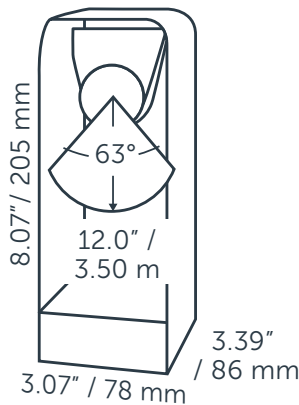

## DIMENSIONS

Length: 86 mm / 3.39"  
 Width: 78 mm / 3.07"  
 Height: 205 mm / 8.07"  
 Diameter: -  
 Total height: -  
 Recess depth: -

## LIGHT SPECIFICATIONS

Color temperature: 3000 K  
 CRI (RA): 91  
 Luminous intensity: 196.00 Cd  
 Light beam 0-180: 63°  
 Light beam 90-270: 63°  
 Net luminous flux: 173 lumen  
 Luminous efficiency: 58 lumenwatt

## PROTECTION RATING

IP : 55

Distance		Light circle 0-180°		Light circle 90-270°		Illuminance
[m]	[ft]	[m]	[ft]	[m]	[ft]	[lux]
1.00	3.28	1.23	4.02	1.23	4.02	196.00
2.00	6.56	2.45	8.04	2.45	8.04	49.00
3.00	9.84	3.68	12.06	3.68	12.06	21.78
4.00	13.12	4.90	16.08	4.90	16.08	12.25
5.00	16.40	6.13	20.11	6.13	20.11	7.84
6.00	19.69	7.35	24.13	7.35	24.13	5.44
1.00	3.28	1.23	4.02	1.23	4.02	196.00