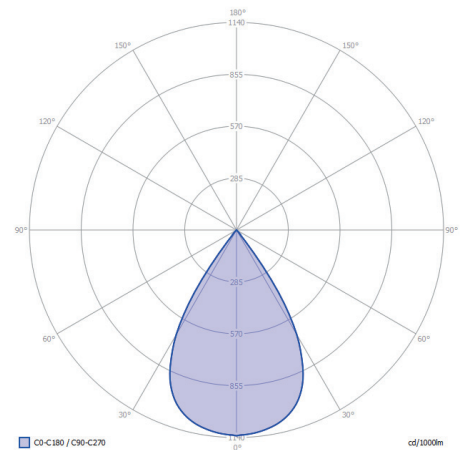

## DIMENSIONS

Length: 86 mm / 3.39"  
 Width: 78 mm / 3.07"  
 Height: 205 mm / 8.07"  
 Diameter: -  
 Total height: -  
 Recess depth: -

## LIGHT SPECIFICATIONS

Color temperature: 3000 K  
 CRI (RA): 91  
 Luminous intensity: 196.00 Cd  
 Light beam 0-180: 63°  
 Light beam 90-270: 63°  
 Net luminous flux: 173 lumen  
 Luminous efficiency: 58 lumenwatt

## PROTECTION RATING

IP : 55

Distance		Light circle 0-180°		Light circle 90-270°		Illuminance
[m]	[ft]	[m]	[ft]	[m]	[ft]	[lux]
1.00	3.28	1.23	4.02	1.23	4.02	196.00
2.00	6.56	2.45	8.04	2.45	8.04	49.00
3.00	9.84	3.68	12.06	3.68	12.06	21.78
4.00	13.12	4.90	16.08	4.90	16.08	12.25
5.00	16.40	6.13	20.11	6.13	20.11	7.84
6.00	19.69	7.35	24.13	7.35	24.13	5.44
1.00	3.28	1.23	4.02	1.23	4.02	196.00